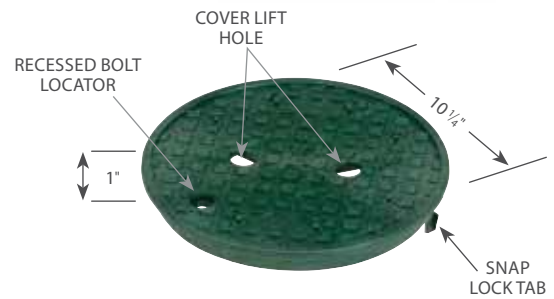

Dimensions

MODEL NUMBER	COLOR	BODY	LID	PIPE SLOTS	LOCKABLE	WEIGHT EACH (LBS)	PALLET QUANTITY
PVB10RND	BLACK/GREEN	10" round black body	Overlapping green lid	Single	Yes	3.10	81